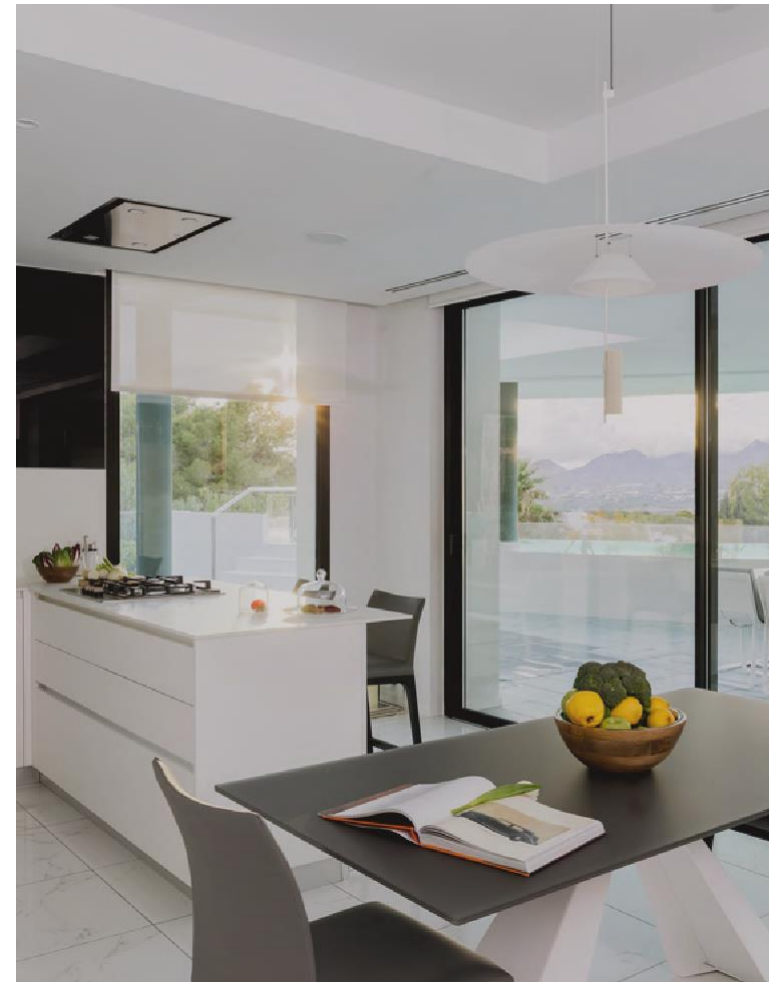

PREMIER 300m²